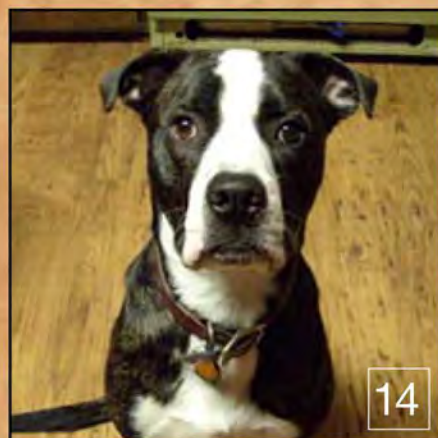

ALL OF THESE DOGS ARE MIXED BREED DOGS

CAN YOU GUESS THE MIX OF BREEDS?

EACH OF THESE DOGS WAS GIVEN A BLOOD-BASED DNA TEST* TO DETERMINE MIX OF BREEDS
ONLY THREE OF THESE DOGS ARE "PIT BULL" MIXES

*Tested with Mars Wisdom Panel™ MX by their owners: www.wisdompanel.com
Significant 50% or more, Some 25%-49%, Distant 12.5%-24%

1. significant Boxer with some Bulldog 2. distant traces of Smooth Fox Terrier 3. significant Chihuahua with some Cocker Spaniel 4. some Rottweiler and Boston Terrier 5. some German Shepherd Dog and distant traces of Affenpinscher 6. some Chinese Shar-Pei and distant traces of Rottweiler 7. some American Staffordshire Terrier and Australian Cattle Dog 8. distant traces of Basset Hound, Dalmatian and Pug 9. significant American Staffordshire Terrier and distant traces of Boxer 10. some German Shepherd Dog and distant traces of Basset Hound, Norwegian Elkhound and Samoyed 11. distant traces of Basset Hound, Dalmatian, Glen of Imaal Terrier, Staffordshire Bull Terrier and Wire Fox Terrier 12. some Rottweiler and distant traces of Clumber Spaniel, German Wirehaired Pointer and Newfoundland 13. some Boston Terrier and distant traces of Bulldog 14. distant traces of Borzoi, Brussels Griffon, Dachshund, English Cocker Spaniel and Samoyed 15. some Boxer and distant traces of Bernese Mountain Dog, Briard, Dalmatian and Welsh Springer Spaniel 16. distant traces of Beagle, Boxer, Bulldog, Chesapeake Bay Retriever, Dalmatian, Mastiff and Whippet