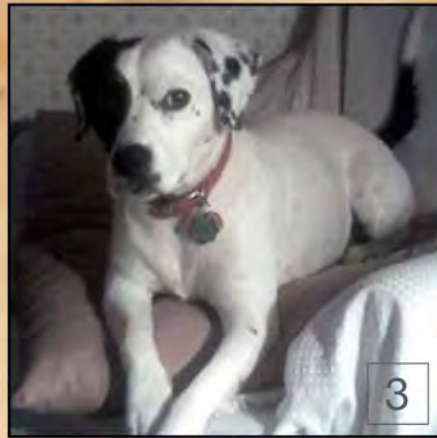

ALL OF THESE DOGS ARE MIXED BREED DOGS

CAN YOU GUESS THE MIX OF BREEDS?

EACH OF THESE DOGS WAS GIVEN A BLOOD-BASED DNA TEST* TO DETERMINE MIX OF BREEDS
ONLY THREE OF THESE DOGS ARE "PIT BULL" MIXES

*Tested with Mars Wisdom Panel™ MX by their owners: www.wisdompanel.com
Significant 50% or more, Some 25%-49%, Distant 12.5%-24%

1. significant Boxer with some Bulldog 2. distant traces of Smooth Fox Terrier 3. significant Chihuahua with some Cocker Spaniel 4. some Rottweiler and Boston Terrier 5. some German Shepherd Dog and distant traces of Affenpinscher 6. some Chinese Shar-Pei and distant traces of Rottweiler 7. some American Staffordshire Terrier and Australian Cattle Dog 8. distant traces of Basset Hound, Dalmatian and Pug 9. significant American Staffordshire Terrier and distant traces of Boxer 10. some German Shepherd Dog and distant traces of Basset Hound, Norwegian Elkhound and Samoyed 11. distant traces of Basset Hound, Dalmatian, Glen of Imaal Terrier, Staffordshire Bull Terrier and Wire Fox Terrier 12. some Rottweiler and distant traces of Clumber Spaniel, German Wirehaired Pointer and Newfoundland 13. some Boston Terrier and distant traces of Bulldog 14. distant traces of Borzoi, Brussels Griffon, Dachshund, English Cocker Spaniel and Samoyed 15. some Boxer and distant traces of Bernese Mountain Dog, Briard, Dalmatian and Welsh Springer Spaniel 16. distant traces of Beagle, Boxer, Bulldog, Chesapeake Bay Retriever, Dalmatian, Mastiff and Whippet