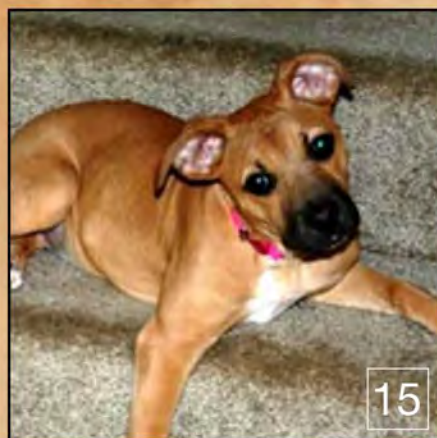

ALL OF THESE DOGS ARE MIXED BREED DOGS

CAN YOU GUESS THE MIX OF BREEDS?

EACH OF THESE DOGS WAS GIVEN A BLOOD-BASED DNA TEST* TO DETERMINE MIX OF BREEDS
ONLY THREE OF THESE DOGS ARE "PIT BULL" MIXES

*Tested with Mars Wisdom Panel™ MX by their owners: www.wisdompanel.com
Significant 50% or more, Some 25%-49%, Distant 12.5%-24%

1. significant Boxer with some Bulldog 2. distant traces of Smooth Fox Terrier 3. significant Chihuahua with some Cocker Spaniel 4. some Rottweiler and Boston Terrier 5. some German Shepherd Dog and distant traces of Affenpinscher 6. some Chinese Shar-Pei and distant traces of Rottweiler 7. some American Staffordshire Terrier and Australian Cattle Dog 8. distant traces of Basset Hound, Dalmatian and Pug 9. significant American Staffordshire Terrier and distant traces of Boxer 10. some German Shepherd Dog and distant traces of Basset Hound, Norwegian Elkhound and Samoyed 11. distant traces of Basset Hound, Dalmatian, Glen of Imaal Terrier, Staffordshire Bull Terrier and Wire Fox Terrier 12. some Rottweiler and distant traces of Clumber Spaniel, German Wirehaired Pointer and Newfoundland 13. some Boston Terrier and distant traces of Bulldog 14. distant traces of Borzoi, Brussels Griffon, Dachshund, English Cocker Spaniel and Samoyed 15. some Boxer and distant traces of Bernese Mountain Dog, Briard, Dalmatian and Welsh Springer Spaniel 16. distant traces of Beagle, Boxer, Bulldog, Chesapeake Bay Retriever, Dalmatian, Mastiff and Whippet