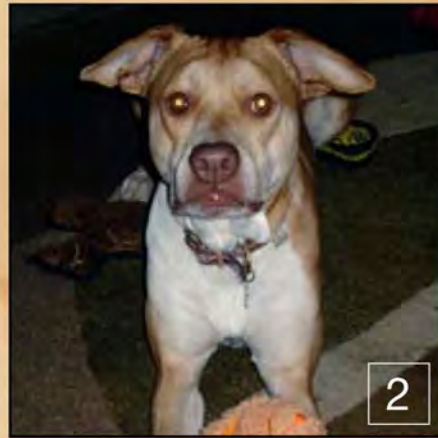

ALL OF THESE DOGS ARE MIXED BREED DOGS

CAN YOU GUESS THE MIX OF BREEDS?

EACH OF THESE DOGS WAS GIVEN A BLOOD-BASED DNA TEST* TO DETERMINE MIX OF BREEDS
ONLY THREE OF THESE DOGS ARE "PIT BULL" MIXES

*Tested with Mars Wisdom Panel™ MX by their owners: www.wisdompanel.com
Significant 50% or more, Some 25%-49%, Distant 12.5%-24%

1. significant Boxer with some Bulldog 2. distant traces of Smooth Fox Terrier 3. significant Chihuahua with some Cocker Spaniel 4. some Rottweiler and Boston Terrier 5. some German Shepherd Dog and distant traces of Affenpinscher 6. some Chinese Shar-Pei and distant traces of Rottweiler 7. some American Staffordshire Terrier and Australian Cattle Dog 8. distant traces of Basset Hound, Dalmatian and Pug 9. significant American Staffordshire Terrier and distant traces of Boxer 10. some German Shepherd Dog and distant traces of Basset Hound, Norwegian Elkhound and Samoyed 11. distant traces of Basset Hound, Dalmatian, Glen of Imaal Terrier, Staffordshire Bull Terrier and Wire Fox Terrier 12. some Rottweiler and distant traces of Clumber Spaniel, German Wirehaired Pointer and Newfoundland 13. some Boston Terrier and distant traces of Bulldog 14. distant traces of Borzoi, Brussels Griffon, Dachshund, English Cocker Spaniel and Samoyed 15. some Boxer and distant traces of Bernese Mountain Dog, Briard, Dalmatian and Welsh Springer Spaniel 16. distant traces of Beagle, Boxer, Bulldog, Chesapeake Bay Retriever, Dalmatian, Mastiff and Whippet