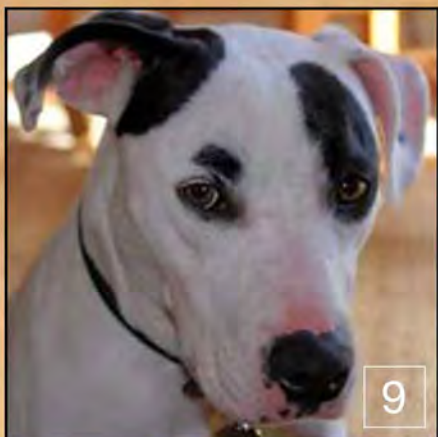

ALL OF THESE DOGS ARE MIXED BREED DOGS

CAN YOU GUESS THE MIX OF BREEDS?

EACH OF THESE DOGS WAS GIVEN A BLOOD-BASED DNA TEST* TO DETERMINE MIX OF BREEDS
ONLY THREE OF THESE DOGS ARE "PIT BULL" MIXES

*Tested with Mars Wisdom Panel™ MX by their owners: www.wisdompanel.com
Significant 50% or more, Some 25%-49%, Distant 12.5%-24%

1. significant Boxer with some Bulldog 2. distant traces of Smooth Fox Terrier 3. significant Chihuahua with some Cocker Spaniel 4. some Rottweiler and Boston Terrier 5. some German Shepherd Dog and distant traces of Affenpinscher 6. some Chinese Shar-Pei and distant traces of Rottweiler 7. some American Staffordshire Terrier and Australian Cattle Dog 8. distant traces of Basset Hound, Dalmatian and Pug 9. significant American Staffordshire Terrier and distant traces of Boxer 10. some German Shepherd Dog and distant traces of Basset Hound, Norwegian Elkhound and Samoyed 11. distant traces of Basset Hound, Dalmatian, Glen of Imaal Terrier, Staffordshire Bull Terrier and Wire Fox Terrier 12. some Rottweiler and distant traces of Clumber Spaniel, German Wirehaired Pointer and Newfoundland 13. some Boston Terrier and distant traces of Bulldog 14. distant traces of Borzoi, Brussels Griffon, Dachshund, English Cocker Spaniel and Samoyed 15. some Boxer and distant traces of Bernese Mountain Dog, Briard, Dalmatian and Welsh Springer Spaniel 16. distant traces of Beagle, Boxer, Bulldog, Chesapeake Bay Retriever, Dalmatian, Mastiff and Whippet